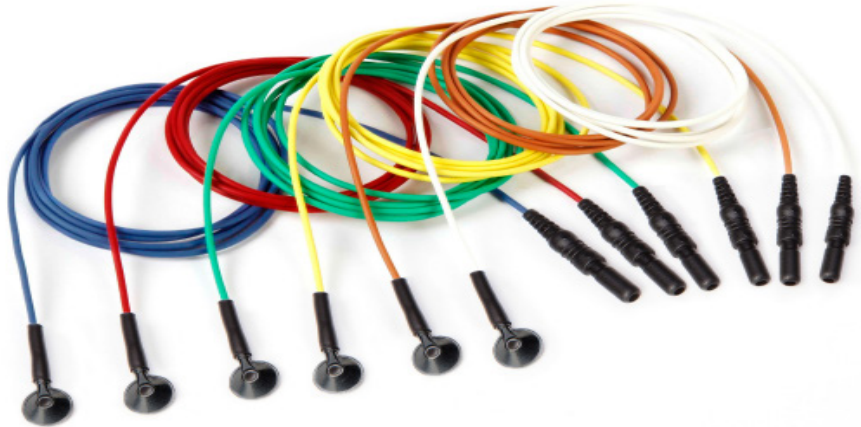

Reusable EEG Cup Electrode Silver/Silver Chloride

Technomed understands the importance of a crystal clear signal, ease of use and electrode durability.

Technomed's Reusable Ag/AgCl EEG Cup Electrode is designed to provide a reliable signal and longtime ease of use.

The electrode head is designed with a larger dome volume for long term use.

The connector is optimized for easy headbox insertion and extraction.

User Benefits

- Clear and reliable signal with optimized layer of frequency stable Ag/AgCl on a solid Silver cup.
- Extra large dome volume for longer use compared to a standard dome.
- Short cup-to-cable connection to reduce lift risk.
- Optimal patient comfort with soft and flexible lead wires.
- Optimized connector for easy headbox insertion and extraction.
- Long electrode life with watertight design and Kevlar reinforced wires.
- Available in two different cup sizes.

Available variants

Materials	Cup Size	Cup Height	Wire Length	Part Number
Silver/Silver Chloride (Ag/AgCl)	10 mm	3.3 mm	1.0 m	TE/C22-434/99
Silver/Silver Chloride (Ag/AgCl)	10 mm	3.3 mm	1.5 m	TE/C22-634/99
Silver/Silver Chloride (Ag/AgCl)	10 mm	3.3 mm	2.0 m	TE/C22-834/99
Silver/Silver Chloride (Ag/AgCl)	10 mm	3.3 mm	2.5 m	TE/C22-934/99
Silver/Silver Chloride (Ag/AgCl)	6 mm	2.3 mm	1.5 m	TE/C24-634/99

Packing: sets of 12, 2 x 6 colors (red, green, white, yellow, blue, brown)

Specifications

Cup	Sterling Silver / AgCl layer
Not made with natural rubber latex	√
REACH & RoHS (EU) compliant	√
Lead wire design	Tinsel wire
Lead wire core	Kevlar and Silver Plated Copper
Lead wire insulation	TPU
Spring loaded connector	Gold Plated Brass / PVC
Connector	DIN 42802-1